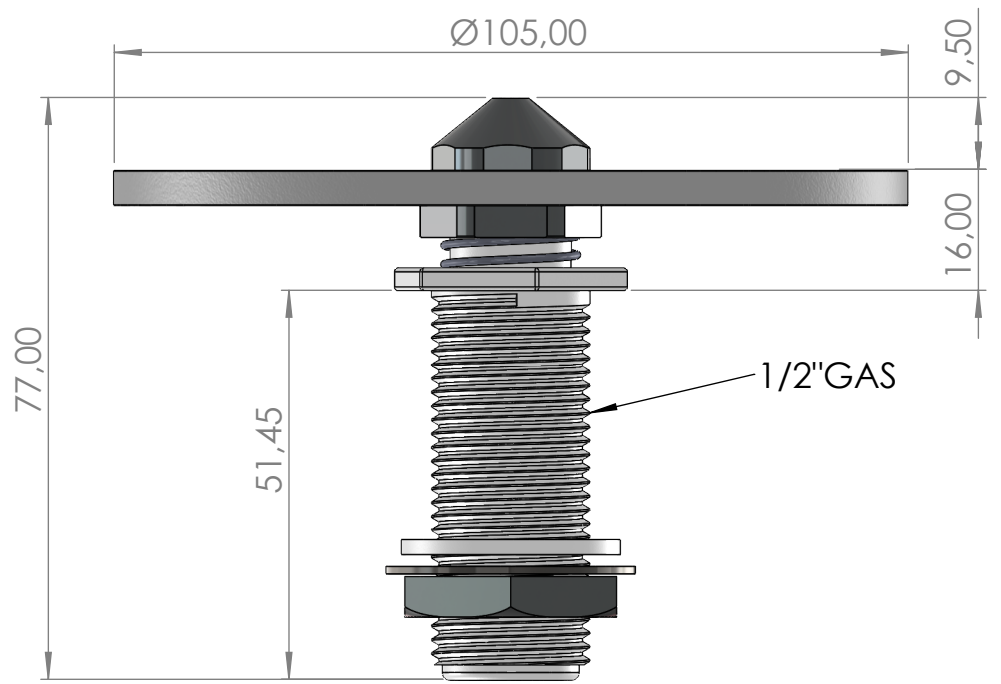

M1:1

Material Delrin	Material Code:	Surface: white	Item Nr.: GLDSTD
Designer: Aaron G.	Date: 17.01.2019	File:	Sheet: 1/1
 RAFFEINER		Item: Gläserdusche Standart	
<small>Confidential: Property of Raffiner GmbH, Naturns, Italy. Not to be handed over to, copied or used by third party. Two- or three dimensional reproduction of contents to be authorized by Raffiner GmbH</small>			