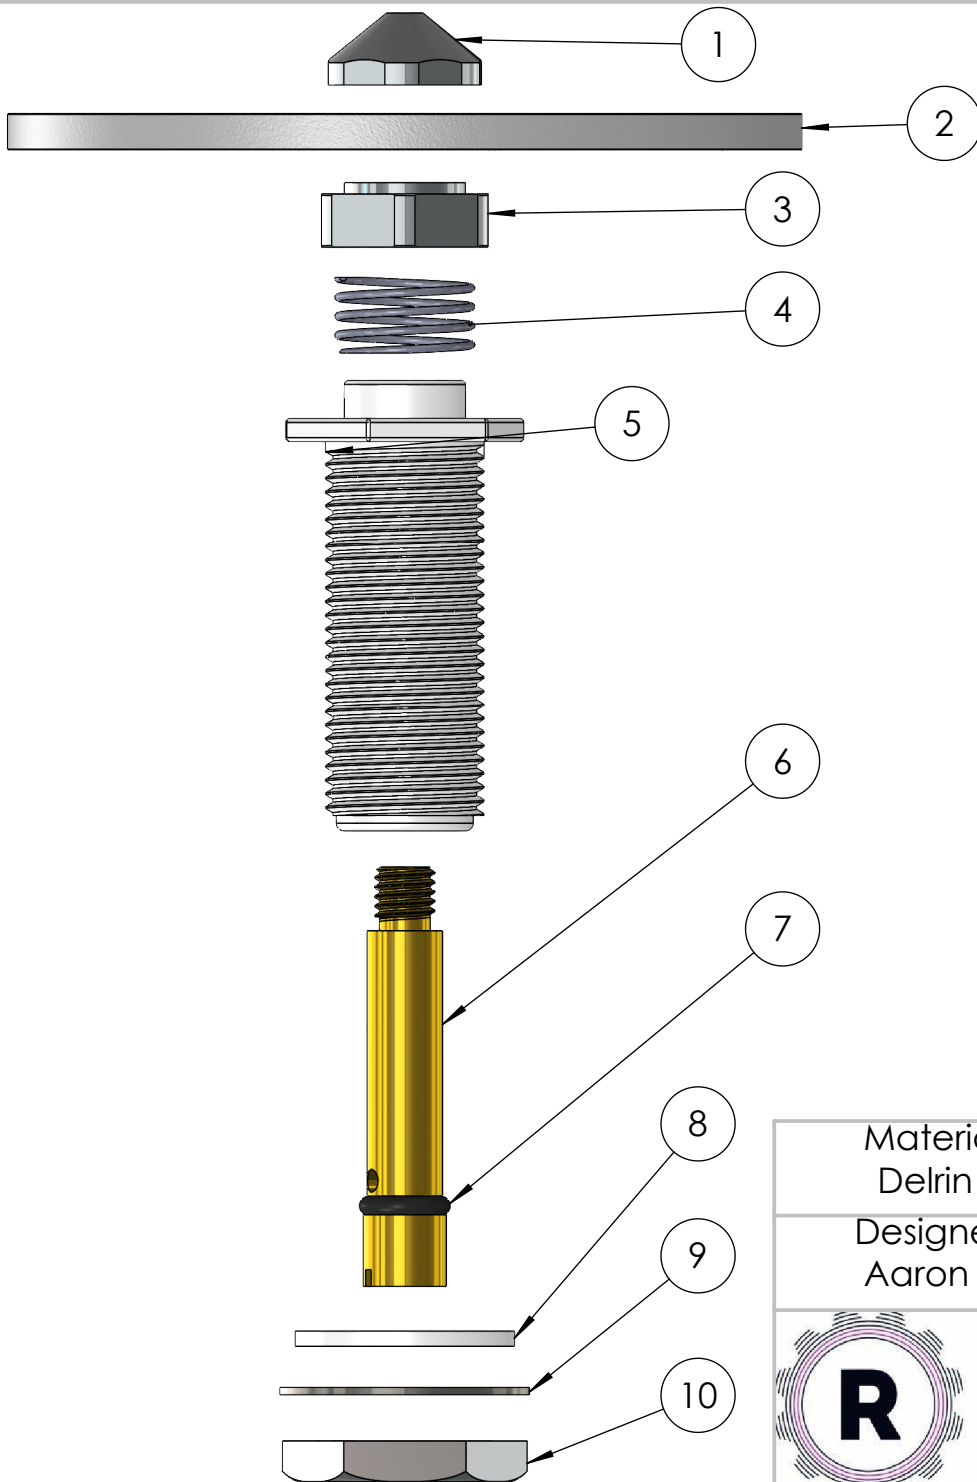

M1:1

Material Delrin	Material Code:	Surface: white	Item Nr.: GLDSTD
Designer: Aaron G.	Date: 17.01.2019	File:	Sheet: 1/1
 RAFFEINER		Item: Gläserdusche Standart	
<small>Confidential: Property of Raffiner GmbH, Naturns, Italy. Not to be handed over to, copied or used by third party. Two- or three dimensional reproduction of contents to be authorized by Raffiner GmbH</small>			