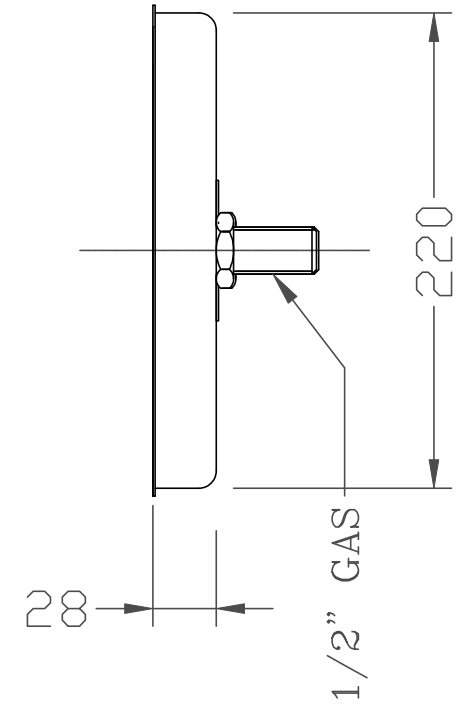

60X22

 <p>Raffener A&Co St. Zenostr.19 39025 Naturns</p>	Title: TROPFTASSE/RACCOGLIGOCCE			
	SIZE	FSCM NO.	DWG NO. Aufsetzbar-60x22 GLD-S	
Name/Date: Rudi 18.04.14		This drawing is the property of RAFFEINER A&Co and cannot be copied or used in any manner without the consent of the company		

REV

60X22

Title:
TROPFTASSE/RACCOGLIGOCCE

SIZE	FSCM NO.	DWG NO.	REV
		Aufsetzbar-60x22 GLD-MM	

Name/Date:
Rudi 18.04.14

This drawing is the property of RAFFEINER A&Co and cannot be copied or used in any manner without the consent of the company