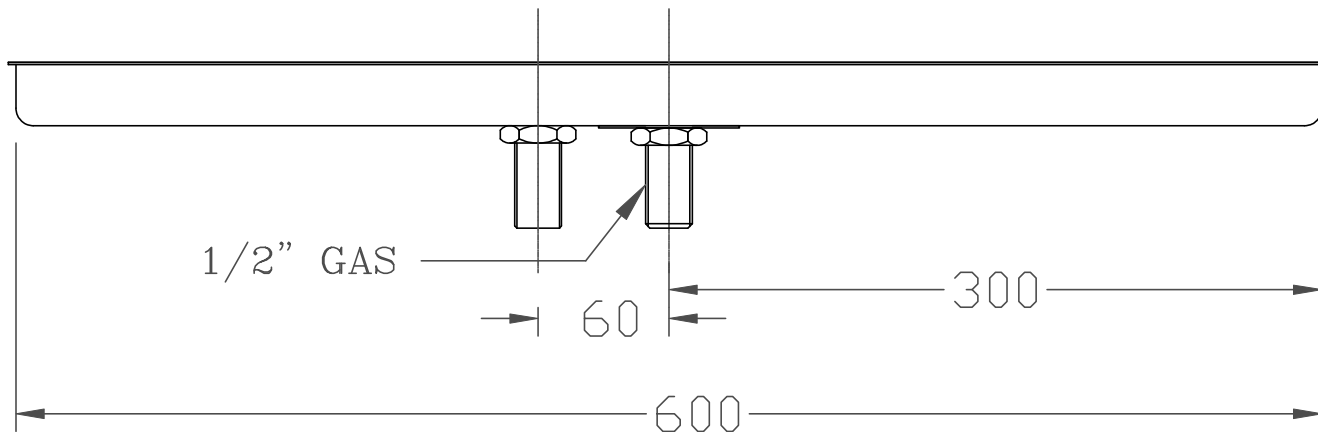

60X22

 <p>Raffener A&Co St. Zenostr.19 39025 Naturns</p>	Title: TROPFTASSE/RACCOGLIGOCCE			
	SIZE	FSCM NO.	DWG NO. Aufsetzbar-60x22 GLD-S	
Name/Date: Rudi 18.04.14		This drawing is the property of RAFFEINER A&Co and cannot be copied or used in any manner without the consent of the company		

REV

60X22

Title:
TROPFTASSE/RACCOGLIGOCCE

SIZE	FSCM NO.	DWG NO.	REV
		Aufsetzbar-60x22 GLD-MM	

Name/Date:
Rudi 18.04.14

This drawing is the property of RAFFEINER A&Co and cannot be copied or used in any manner without the consent of the company