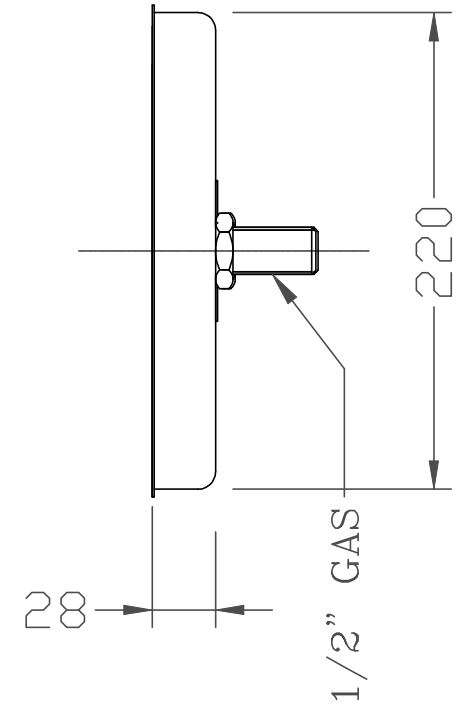

Raffener A&Co
St. Zenostr.19
39025 Naturns

Title:
TROPFTASSE/RACCOGLIGOCCE

Name/Date:
Rudi 17.11.03

SIZE	FSCM NO.	DWG NO.	REV
		40x22 Aufsetzbar-GLD-S	

This drawing is the property of RAFFEINER A&Co and cannot be copied or used in any manner without the consent of the company

60X22

 <p>Raffener A&Co St. Zenostr.19 39025 Naturns</p>	Title: TROPFTASSE/RACCOGLIGOCCE			
	SIZE	FSCM NO.	DWG NO. Aufsetzbar-60x22 GLD-S	
Name/Date: Rudi 18.04.14		This drawing is the property of RAFFEINER A&Co and cannot be copied or used in any manner without the consent of the company		

REV

60X22

Title:
TROPFTASSE/RACCOGLIGOCCE

SIZE	FSCM NO.	DWG NO.	REV
		Aufsetzbar-60x22 GLD-MM	

Name/Date:
Rudi 18.04.14

This drawing is the property of RAFFEINER A&Co and cannot be copied or used in any manner without the consent of the company