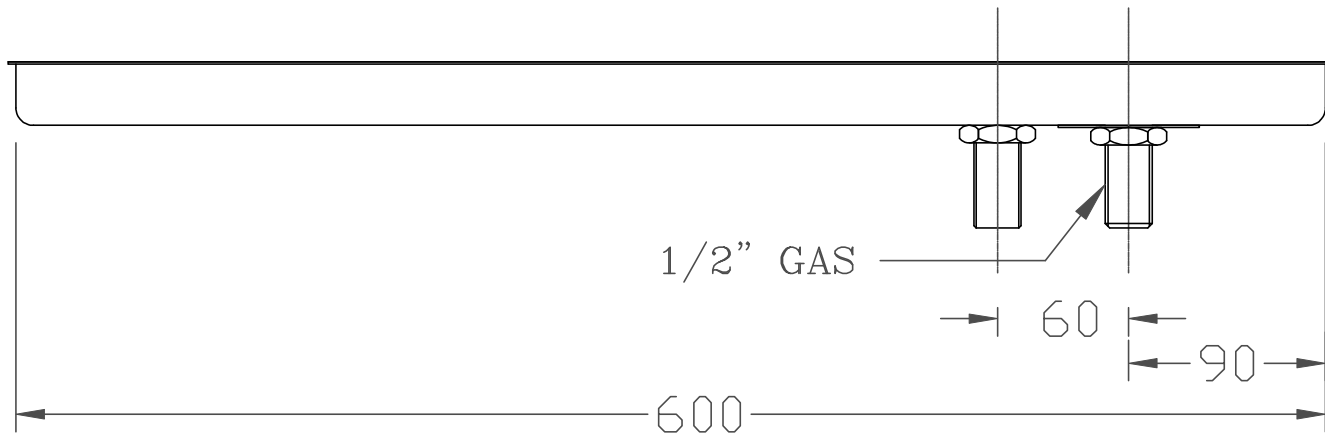

Raffener A&Co
St. Zenostr.19
39025 Naturns

Title:
TROPFTASSE/RACCOGLIGOCCE

Name/Date:
Rudi 17.11.03

SIZE	FSCM NO.	DWG NO.	REV
		40x22 Aufsetzbar-GLD-S	

This drawing is the property of RAFFEINER A&Co and cannot be copied or used in any manner without the consent of the company

60X22

 <p>Raffener A&Co St. Zenostr.19 39025 Naturns</p>	Title: TROPFTASSE/RACCOGLIGOCCE			
	SIZE	FSCM NO.	DWG NO. Aufsetzbar-60x22 GLD-S	
Name/Date: Rudi 18.04.14		This drawing is the property of RAFFEINER A&Co and cannot be copied or used in any manner without the consent of the company		

REV

60X22

Title:
TROPFTASSE/RACCOGLIGOCCE

SIZE	FSCM NO.	DWG NO.	REV
		Aufsetzbar-60x22 GLD-MM	

Name/Date:
Rudi 18.04.14

This drawing is the property of RAFFEINER A&Co and cannot be copied or used in any manner without the consent of the company