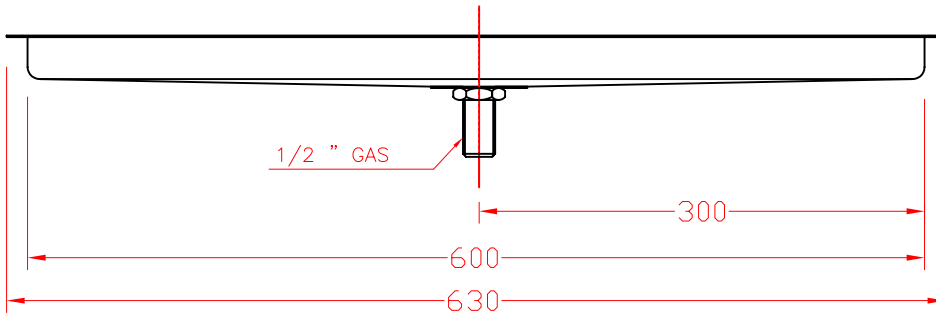

**60X22**

**40X22**

Title: TROPFTASSE/RACCOGLIGOCCE

SIZE	FSCM NO.	DWG NO.	REV
		Versenkbar-GLD-Mitte-V	

Name/Date:  
Rudi 15.04.04

This drawing is the property of RAFFEINER A&Co and cannot be copied or used in any manner without the consent of the company