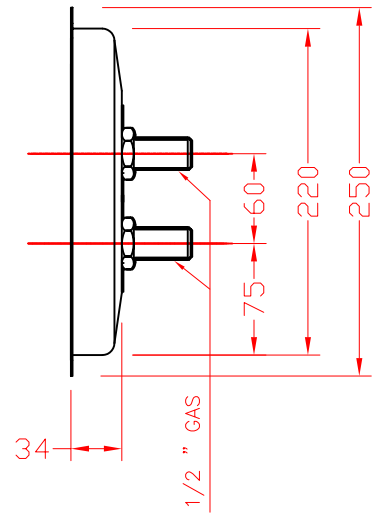

**60X22**

**40X22**

Title: TROPFTASSE/RACCOGLIGOCCE

SIZE	FSCM NO.	DWG NO.	REV
		Versenkbar-GLD-Mitte-V	

Name/Date:  
Rudi 15.04.04

This drawing is the property of RAFFEINER A&Co and cannot be copied or used in any manner without the consent of the company