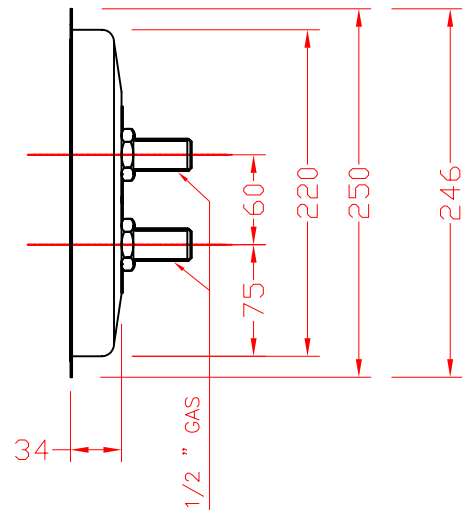

**60X22**

**40X22**

Title: TROPFTASSE/RACCOGLIGOCCE

SIZE	FSCM NO.	DWG NO.	REV
		Versenkbar-GLD-Mitte-V	

Name/Date:  
Rudi 15.04.04

This drawing is the property of RAFFEINER A&Co and cannot be copied or used in any manner without the consent of the company