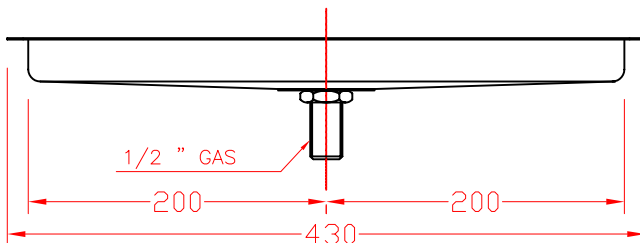

**60X22**

**40X22**

Title: TROPFTASSE/RACCOGLIGOCCE

SIZE	FSCM NO.	DWG NO.	REV
		Versenkbar-GLD-Mitte-V	

Name/Date:  
Rudi 15.04.04

This drawing is the property of RAFFEINER A&Co and cannot be copied or used in any manner without the consent of the company